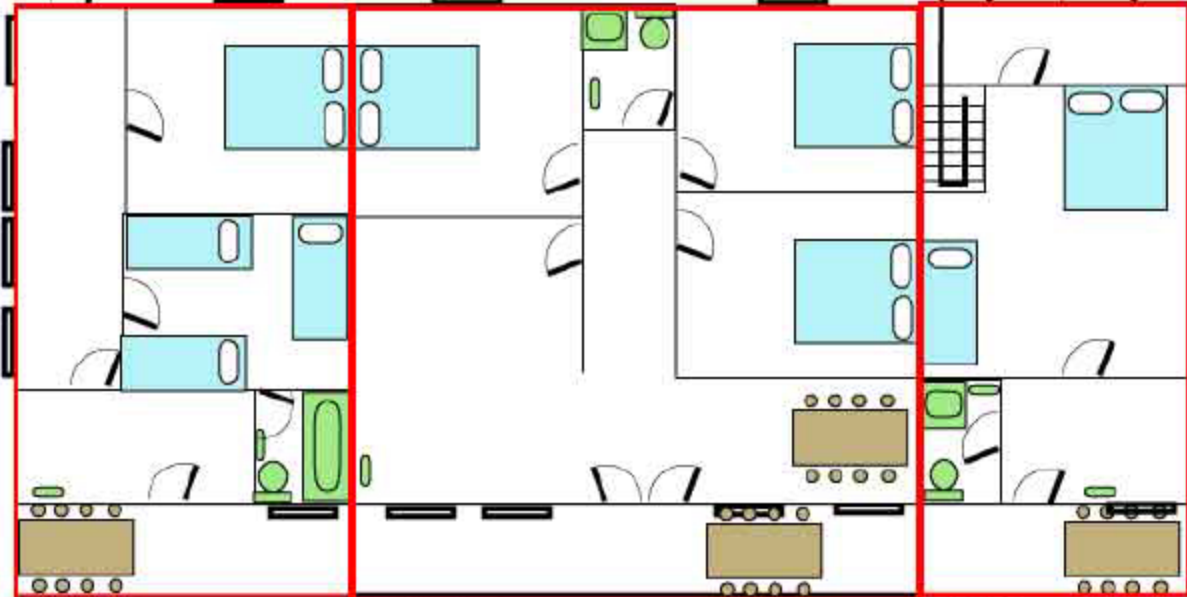

THE BEACHHOUSE

Terrain = 896 m² / Living space = 220 m²

Office
Not
Available

West Flat

Middle Flat

Studio

Private Garden

Private Garden